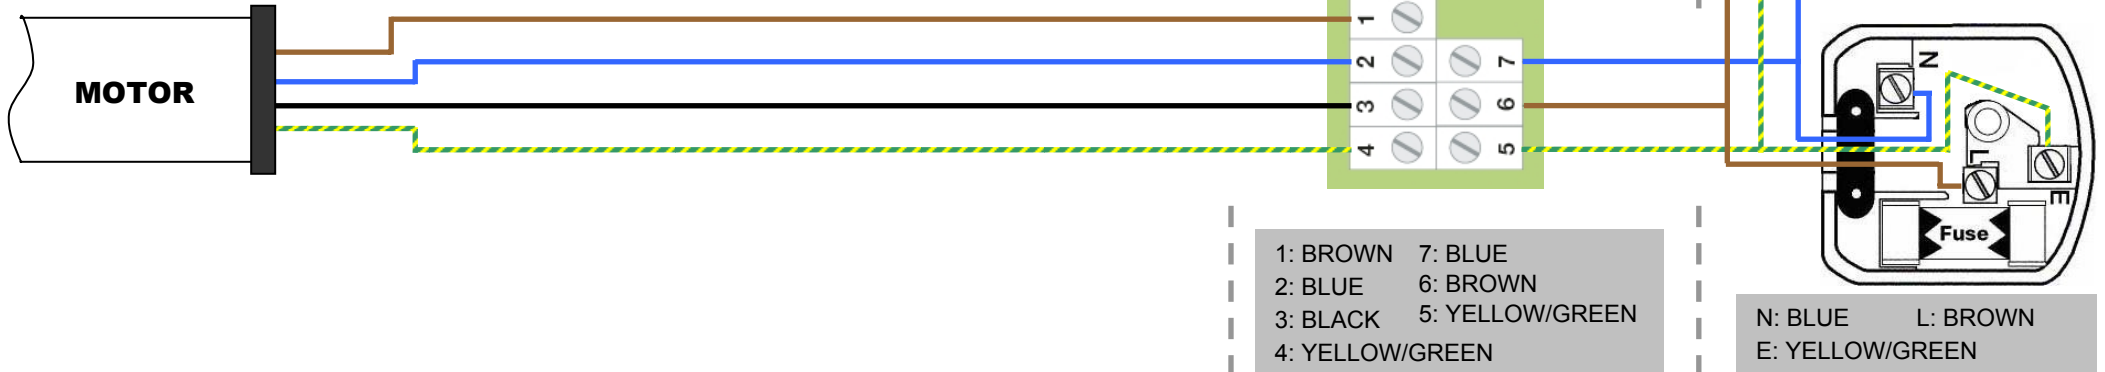

WIRING DIAGRAM

Motor with Remote Control & Euro/UK Plug.

WIRING DIAGRAM

Motor with Remote Control, Euro/UK Plug & Hirschmann STAS3, STAK3 sockets.